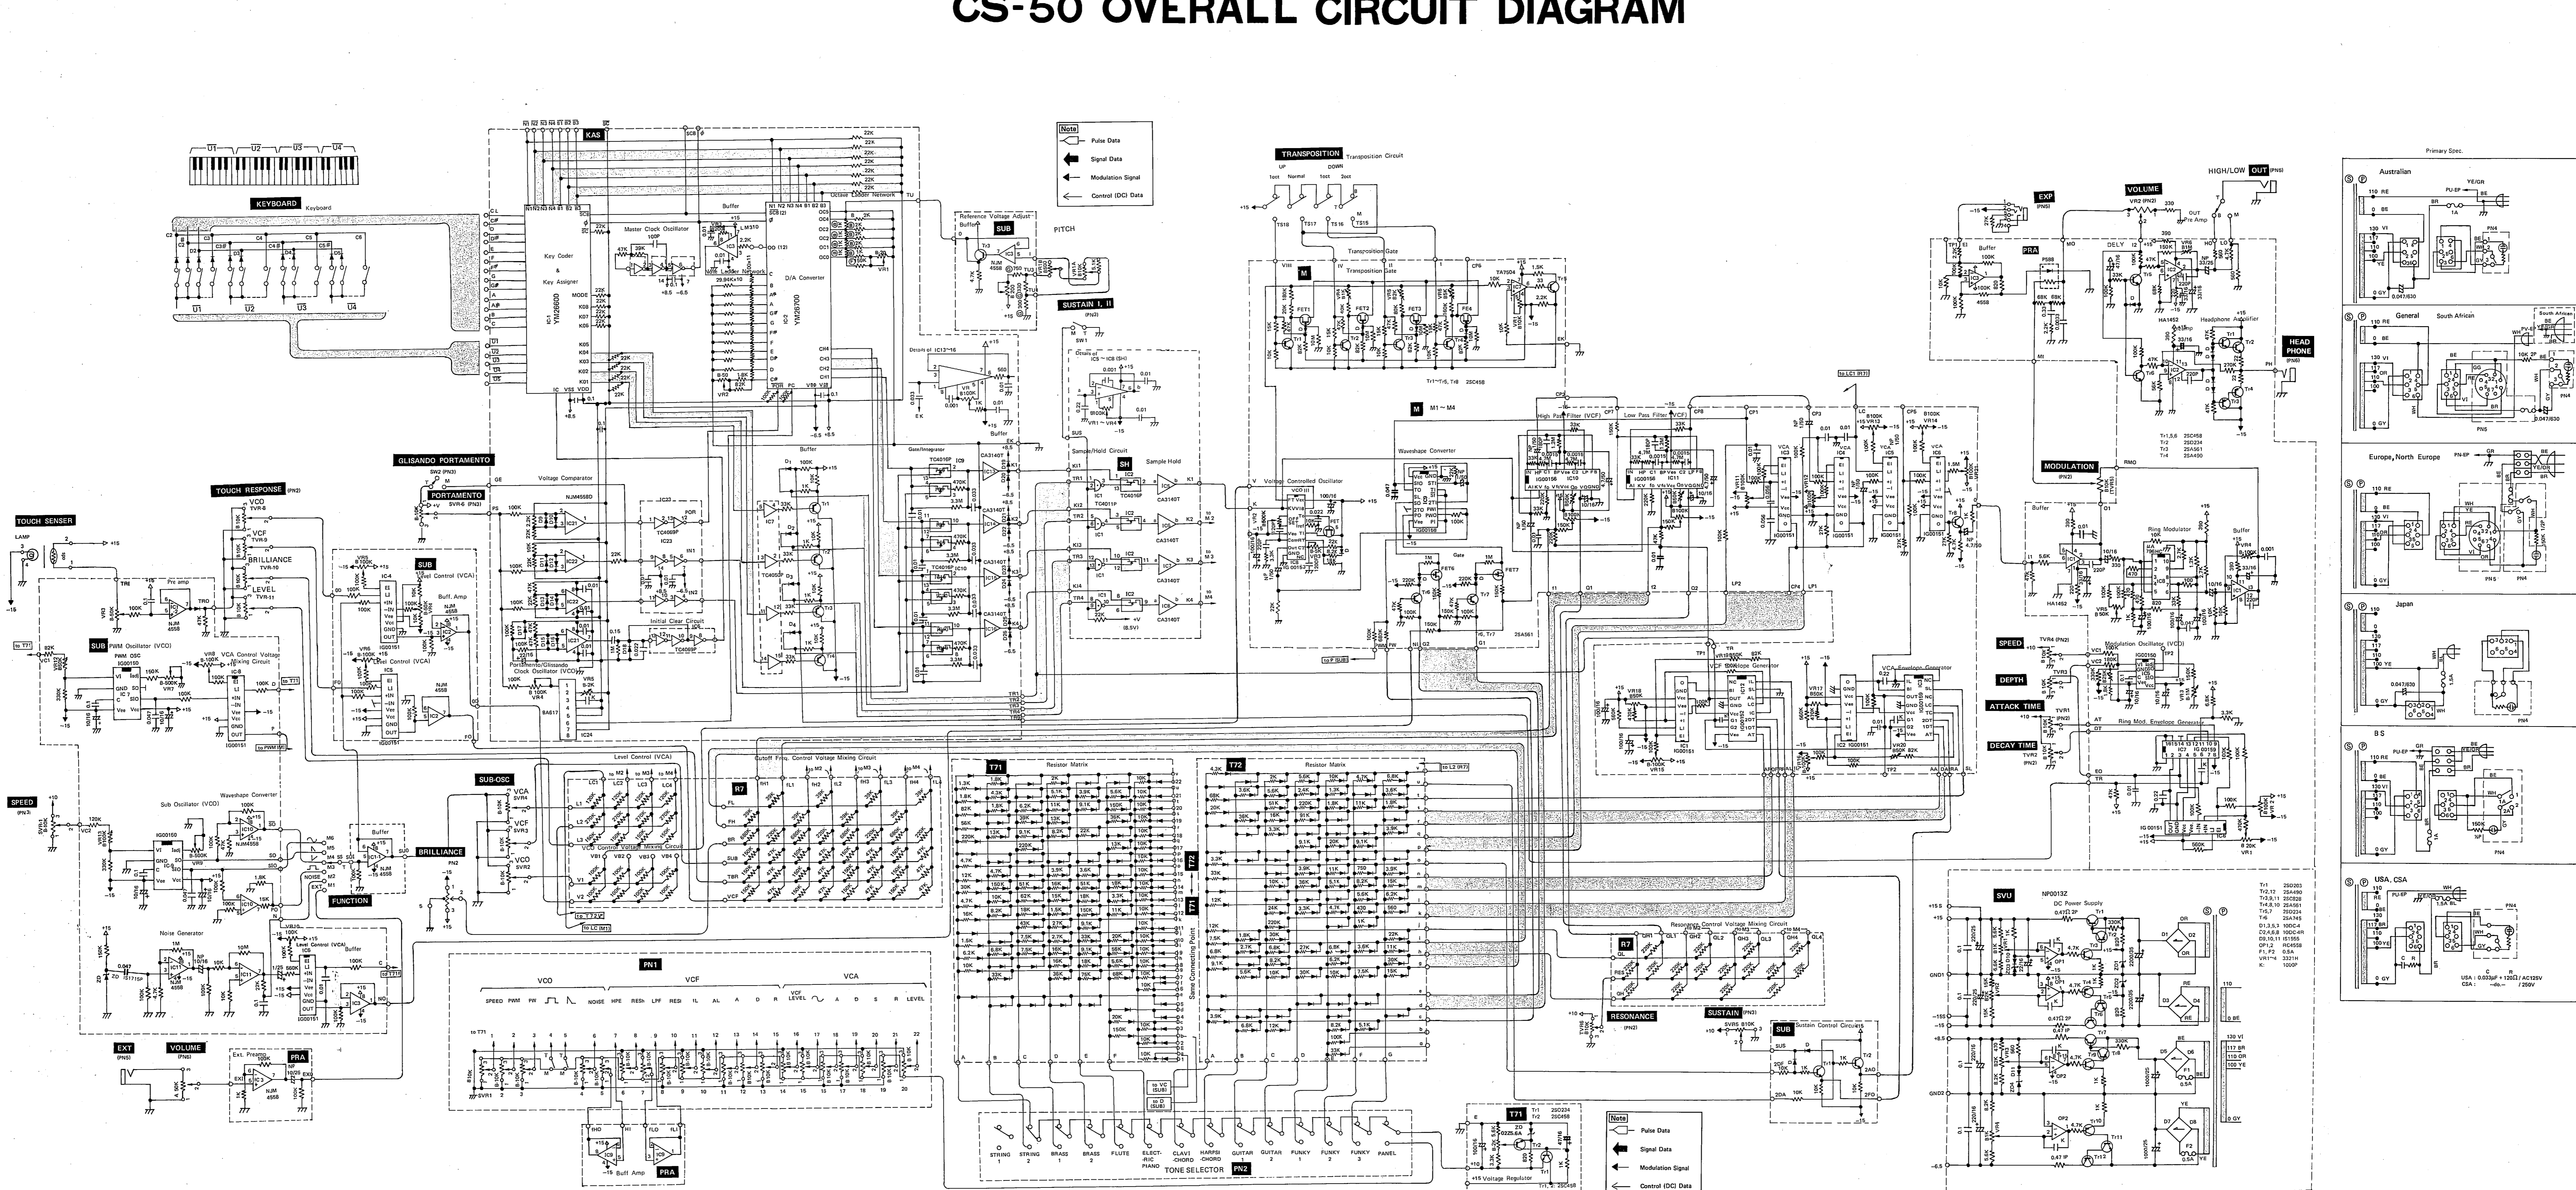

CS-50 OVERALL CIRCUIT DIAGRAM

CS-50 OVERALL CIRCUIT DIAGRAM

A B C D E F G H I J K L M N O

Note
 Pulse Data
 Signal Data
 Modulation Signal
 Control (DC) Data

Note
 Pulse Data
 Signal Data
 Modulation Signal
 Control (DC) Data

USA, CSA
 DC Power Supply
 CS-50
 120V
 60Hz